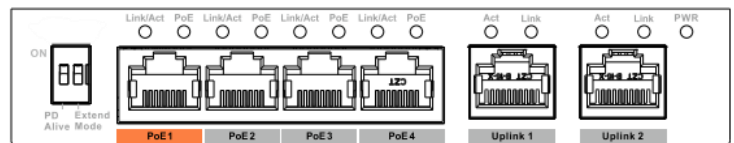

ES-0600-60-60

6 Port Desktop Switch with 4 PoE Ports

Dimensions mm (inch)

Panels

Technical Specification

Hardware

Ethernet Port	4
Optical Port	0
Ethernet Port Rate	100 Mbps
Number of Business Card Slots	Port 1–4: 4 × RJ-45 10/100 M (PoE) Port 5–6: 2 × RJ-45 10/100 M (uplink)
Power Supply	53V DC
Operating Temperature	−10°C to +55°C
Operating Humidity	5%–95%
Storage Temperature	−20°C to +70°C
Storage Humidity	5%–95%
Power Consumption	Idling: 1.5W Full load: 60W

SMD Plus by Camera

Switching Capacity	1.80 Gbps
Packet Forwarding Rate	0.89 Mpps
Packet Buffer Size	1 Mbit
MAC Table Size	2K
Communication Standard	IEEE802.3, IEEE802.3u, IEEE802.3x

Technical Specification**PoE**

PoE Standard	IEEE802.3af/IEEE802.3at/Hi-PoE
PoE Power	60W
PoE Power Consumption Management	Yes
PoE Pin Assignment	PoE/Hi-PoE: 1, 2, 4, 5 (V+), 3, 6, 7, 8 (V-)
Far Distance Mode	250 m @10 Mbps

General

ESD	Air discharge: 8kV Contact discharge: 6kV
Thunder proof	Common mode: 2kV Differential mode: 1kV
Net Weight	0.3 kg
Gross Weight	0.9 kg
Product Dimensions	130 mm × 85 mm × 26 mm
Packaging Dimension	267 mm × 239 mm × 77 mm