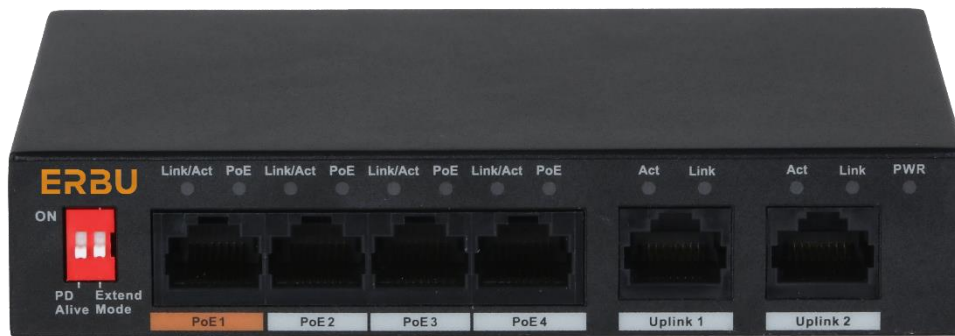

ES-0600-60-60

6 Port Desktop Switch with 4 PoE Ports

Dimensions mm (inch)

Panels

Technical Specification

Hardware

Ethernet Port	4
Optical Port	0
Ethernet Port Rate	100 Mbps
Number of Business Card Slots	Port 1–4: 4 × RJ-45 10/100 M (PoE) Port 5–6: 2 × RJ-45 10/100 M (uplink)
Power Supply	53V DC
Operating Temperature	−10°C to +55°C
Operating Humidity	5%–95%
Storage Temperature	−20°C to +70°C
Storage Humidity	5%–95%
Power Consumption	Idling: 1.5W Full load: 60W

SMD Plus by Camera

Switching Capacity	1.80 Gbps
Packet Forwarding Rate	0.89 Mpps
Packet Buffer Size	1 Mbit
MAC Table Size	2K
Communication Standard	IEEE802.3, IEEE802.3u, IEEE802.3x

Technical Specification**PoE**

PoE Standard	IEEE802.3af/IEEE802.3at/Hi-PoE
PoE Power	60W
PoE Power Consumption Management	Yes
PoE Pin Assignment	PoE/Hi-PoE: 1, 2, 4, 5 (V+), 3, 6, 7, 8 (V-)
Far Distance Mode	250 m @10 Mbps

General

ESD	Air discharge: 8kV Contact discharge: 6kV
Thunder proof	Common mode: 2kV Differential mode: 1kV
Net Weight	0.3 kg
Gross Weight	0.9 kg
Product Dimensions	130 mm × 85 mm × 26 mm
Packaging Dimension	267 mm × 239 mm × 77 mm